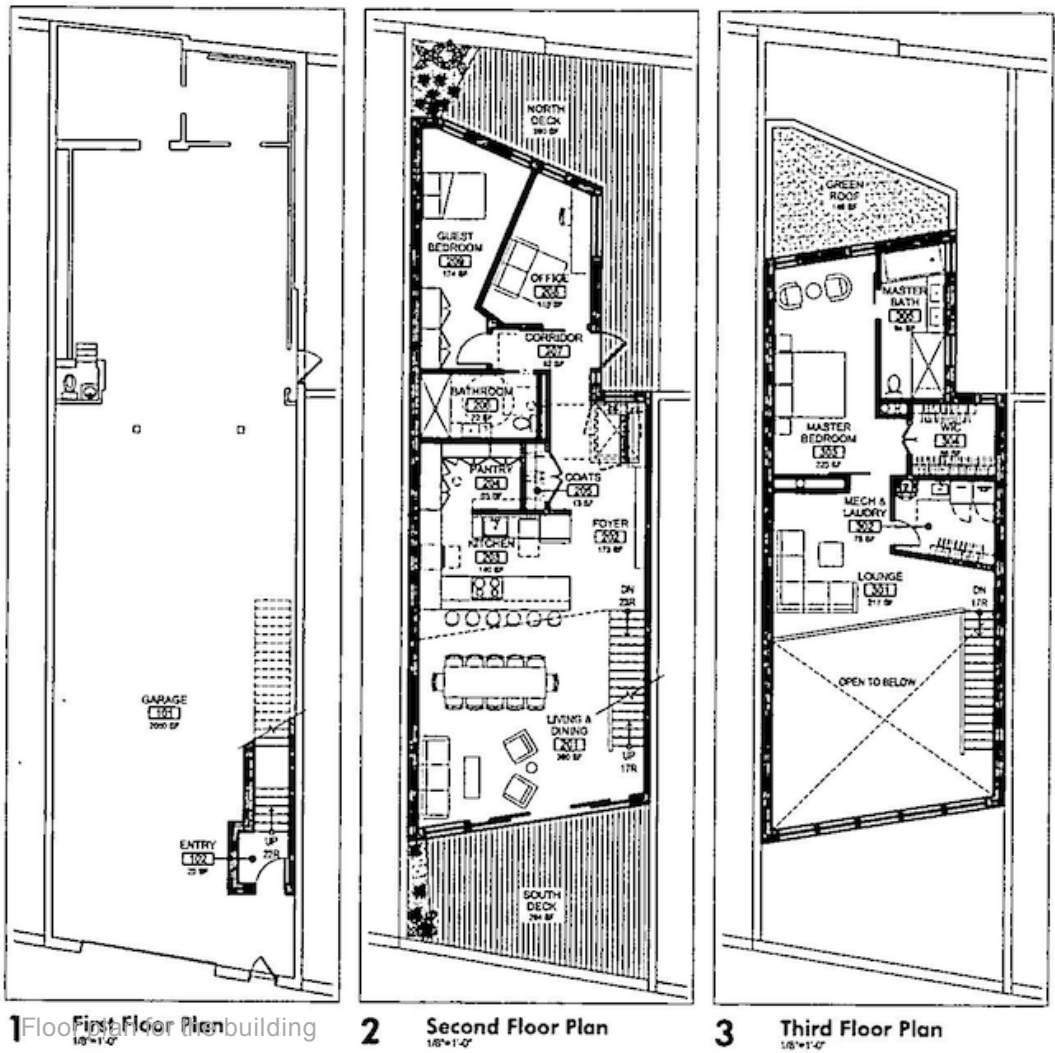

Unexpected Addition Near the Italian Market

Wednesday, April 27, 2016

New apartment will have sooo much parking

Mr. Fox

0 Comment

Tweet +

A neighbor reached out recently, wondering about [827 Carpenter St.](#), a one-story garage that's just steps from the hustle and bustle of the Italian Market. This property has caught their attention of late, as a two-story addition has appeared atop the building.

New addition at 827 Carpenter St.

We'd imagine this building has been used historically for storage- until recently it was owned by members of the [Esposito family](#). But moving forward, it appears it will be somebody's home. New owners bought the building at the end of last year and got approval from the ZBA to build a two-story residential addition at the property. The first floor will remain a 2000 sqft garage, providing the residents with a space to store a collection of antique cars or something like that. The layout of the addition will be quite unique, with decks to the north and south, an incredibly high ceiling for the living and dining rooms, and angled walls that should make furniture placement a challenge. On the plus side, the setback will give the neighboring buildings some room to breathe.

Project rendering

What a great addition this project will be for a block that's already seen a ton of change in recent years.

Remember, [the Mildred Court project](#) has seven of its twenty-five homes fronting this block of Carpenter Street. On the south side of the block, the [Olive Townhome project](#) wrapped up last year. And at the end of the block (actually on the other side of 8th Street), [an Italian taproom is in the works](#) for a long-vacant property.